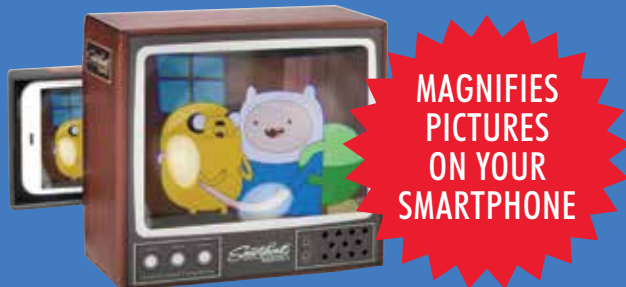

LEVEL D:
RETRO TV MAGNIFIER
plus levels A, B & C

PHONE NOT INCLUDED.

"KEEP IT" ZONE!

Keep EVERYTHING You Earn at these Levels!

- **Sell 4 items** - you will receive Level A - Super Socket.
- **Sell 8 items** - you will receive Level B - 10' Phone Charging Cord PLUS Level A.
- **Sell 12 items** - you receive Level C - Mobile Disco Ball PLUS Levels A & B.

The more you sell - the more prizes you win!